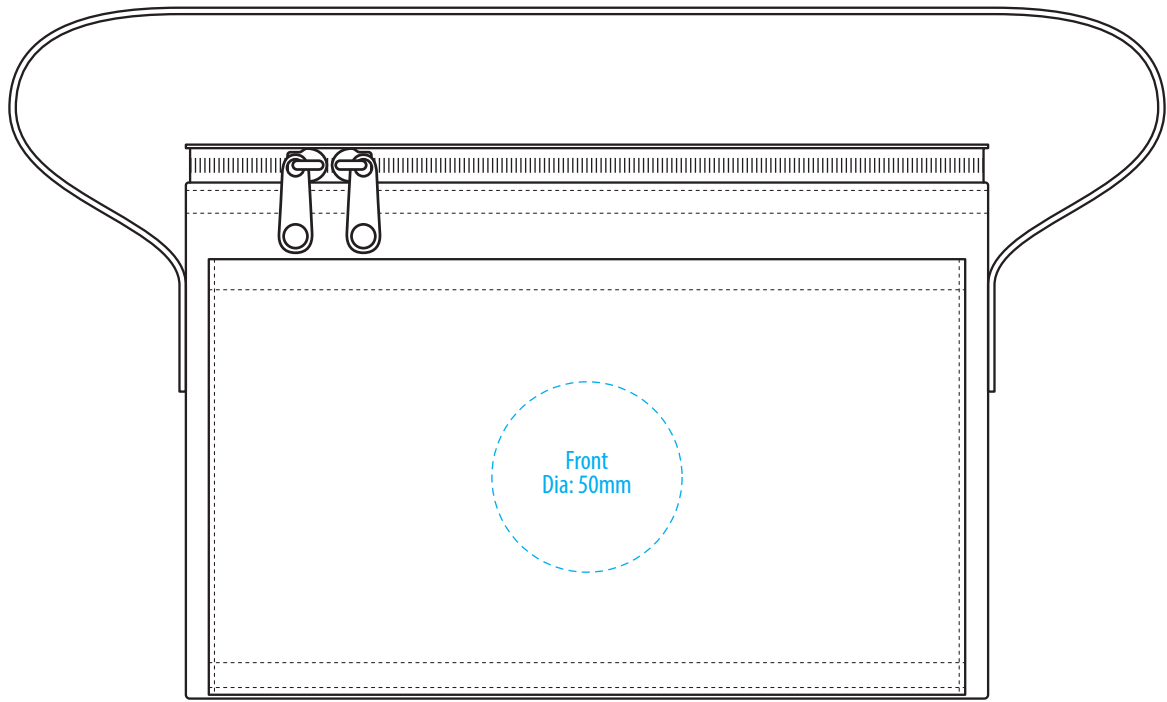

1250

FRONT

BACK

TOP

-----  
COLOUR

1250

FRONT

**NOTE:**  
The maximum decoration area is a guide only and is greatly dependant on the logo shape.

BACK

-----  
EMBROIDERY / SUPASUB / SUPAETCH / SUPAFLEX

1250

FRONT

**NOTE:**

The maximum decoration area is a guide only and is greatly dependant on the logo shape.

BACK

-----  
SUPACOLOUR

# 1250

FRONT

**NOTE:**  
The maximum decoration area is a guide only and is greatly dependant on the logo shape.

BACK

-----  
SCREENPRINT