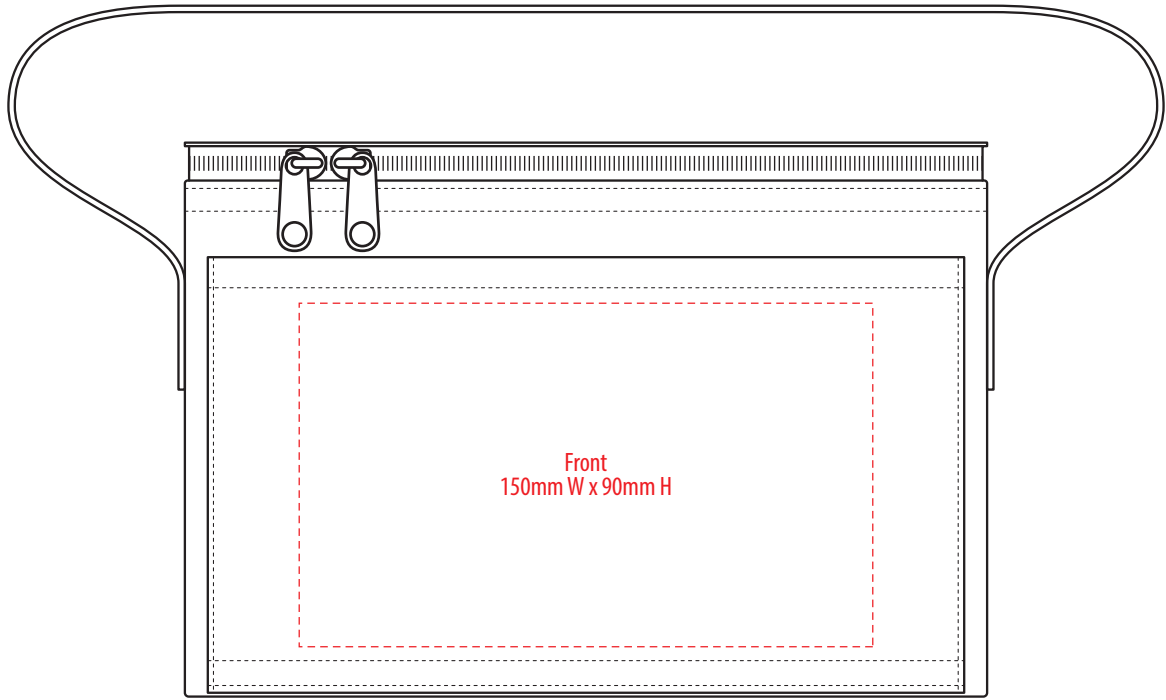

1250

FRONT

BACK

TOP

-----  
COLOUR

1250

FRONT

**NOTE:**  
The maximum decoration area is a guide only and is greatly dependant on the logo shape.

BACK

-----  
EMBROIDERY / SUPASUB / SUPAETCH / SUPAFLEX

1250

FRONT

**NOTE:**

The maximum decoration area is a guide only and is greatly dependant on the logo shape.

BACK

-----  
SUPACOLOUR

# 1250

FRONT

**NOTE:**  
The maximum decoration area is a guide only and is greatly dependant on the logo shape.

BACK

-----  
SCREENPRINT