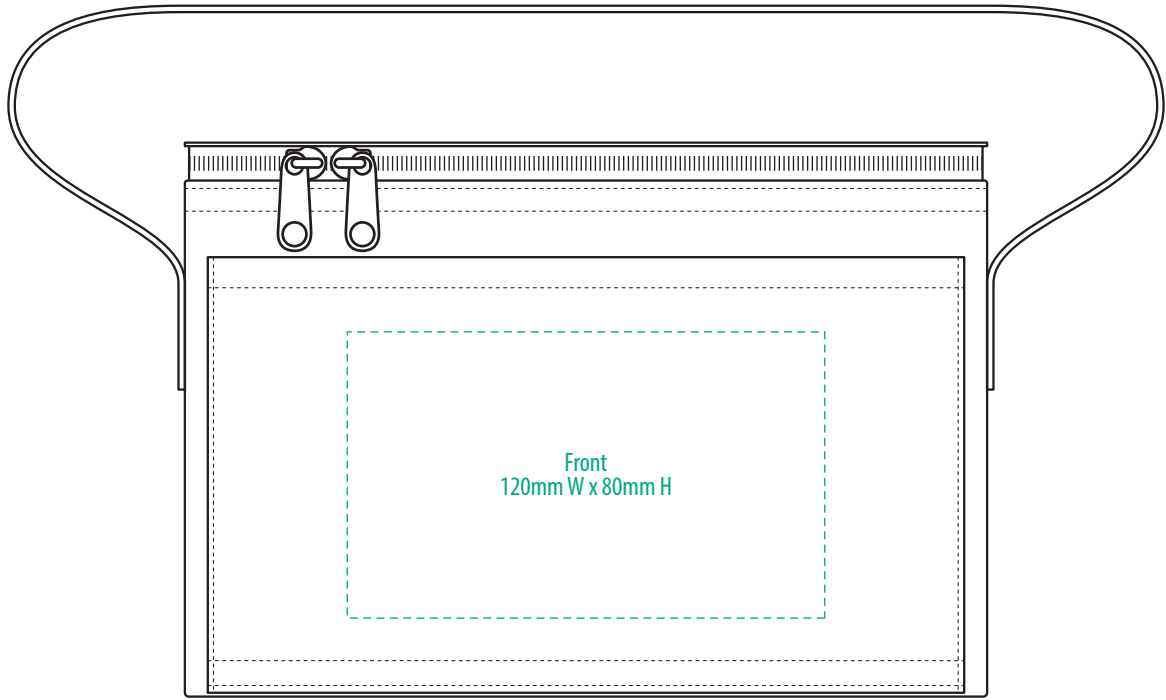

1250

FRONT

BACK

TOP

-----  
COLOUR

1250

FRONT

**NOTE:**  
The maximum decoration area is a guide only and is greatly dependant on the logo shape.

BACK

-----  
EMBROIDERY / SUPASUB / SUPAETCH / SUPAFLEX

1250

FRONT

**NOTE:**

The maximum decoration area is a guide only and is greatly dependant on the logo shape.

BACK

-----  
SUPACOLOUR

# 1250

FRONT

**NOTE:**  
The maximum decoration area is a guide only and is greatly dependant on the logo shape.

BACK

-----  
SCREENPRINT