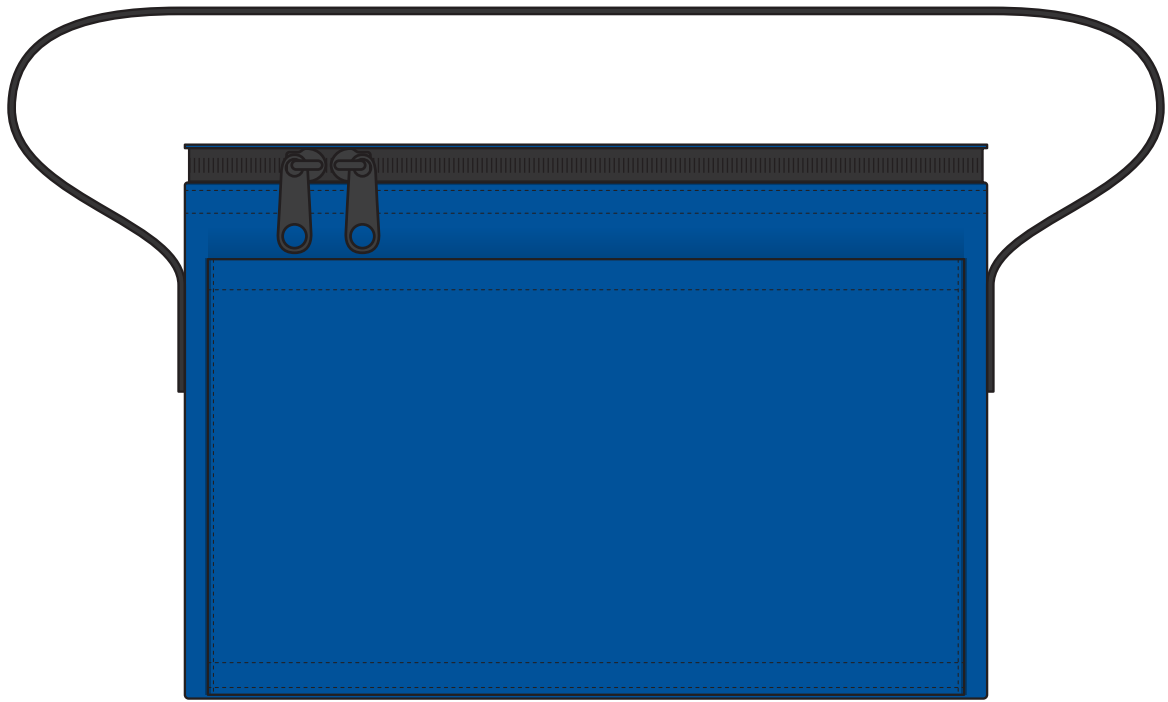

1250

FRONT

BACK

TOP

-----  
COLOUR

1250

FRONT

**NOTE:**  
The maximum decoration area is a guide only and is greatly dependant on the logo shape.

BACK

-----  
EMBROIDERY / SUPASUB / SUPAETCH / SUPAFLEX

1250

FRONT

**NOTE:**

The maximum decoration area is a guide only and is greatly dependant on the logo shape.

BACK

-----  
SUPACOLOUR

# 1250

FRONT

**NOTE:**  
The maximum decoration area is a guide only and is greatly dependant on the logo shape.

BACK

-----  
SCREENPRINT